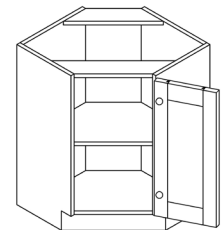

ITEM CODE	DIMENSIONS		
LG-BSDC06	W6"	H34 1/2"	D24"

Note: This cabinet does not come with any drawer slide

BASE SPICE RACK CABINET

ITEM CODE	DIMENSIONS		
LG-BSR09	W9"	H34 1/2"	D24"

BASE DIAGONAL CABINET

ITEM CODE	DIMENSIONS		
LG-BDC36	W36"	H34 1/2"	D24"