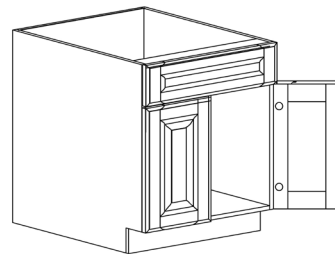

SINK BASE CABINET

ITEM CODE	DIMENSIONS		
NW-SB24	W24"	H34 1/2"	D24"
NW-SB30	W30"	H34 1/2"	D24"
NW-SB36	W36"	H34 1/2"	D24"
NW-SB42	W42"	H34 1/2"	D24"