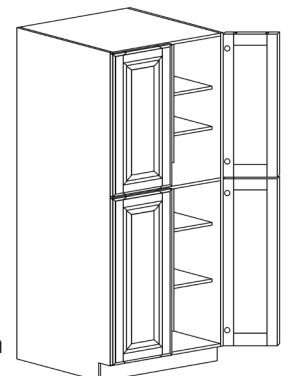

TALL PANTRY CABINET

ITEM CODE	DIMENSIONS		
NW-PC2490	W24"	H90"	D24"
NW-PC3090	W30"	H90"	D24"

Note: Fixed divider shelf
Bottom section comes with 4 adjustable shelves
84" and 90" tall cabinets come with 1 adjustable shelf on top section
96" tall cabinet comes with 2 adjustable shelves on top section