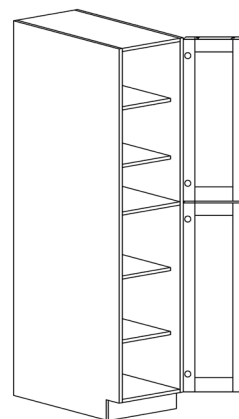

TALL PANTRY CABINET

ITEM CODE	DIMENSIONS		
POW-PC1884	W18"	H84"	D27"
POW-PC1890	W18"	H90"	D27"
POW-PC1896	W18"	H96"	D27"

Note: Fixed divider shelf
Bottom section comes with 4 adjustable shelves
84" and 90" tall cabinets come with 1 adjustable shelf on top section
96" tall cabinet comes with 2 adjustable shelves on top section