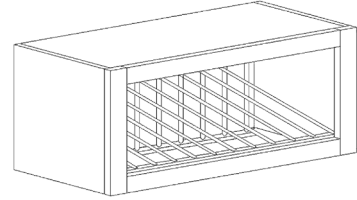

WALL CABINETS

STYLE: PRINCETON OFF WHITE

WALL DISH HOLDER CABINET

ITEM CODE	DIMENSIONS		
POW-WCD3015	W30"	H15"	D12"