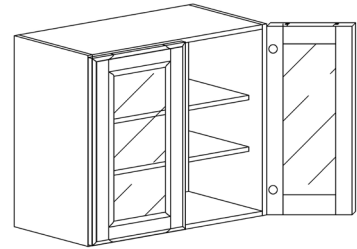

WALL CABINETS

STYLE: ANCHESTER WHITE

WALL MULLION DOOR CABINET WITH 2 DOORS

ITEM CODE	DIMENSIONS		
AW-WMD2430	W24"	H30"	D12"
AW-WMD2436	W24"	H36"	D12"
AW-WMD2442	W24"	H42"	D12"
AW-WMD2730	W27"	H30"	D12"
AW-WMD2736	W27"	H36"	D12"
AW-WMD2742	W27"	H42"	D12"
AW-WMD3030	W30"	H30"	D12"
AW-WMD3036	W30"	H36"	D12"
AW-WMD3042	W30"	H42"	D12"
AW-WMD3330	W33"	H30"	D12"
AW-WMD3336	W33"	H36"	D12"
AW-WMD3342	W33"	H42"	D12"
AW-WMD3630	W36"	H30"	D12"
AW-WMD3636	W36"	H36"	D12"
AW-WMD3642	W36"	H42"	D12"

Note: Glass is not included
30" and 36" tall wall cabinets come with 2 adjustable shelves
42" tall wall cabinet comes with 3 adjustable shelves