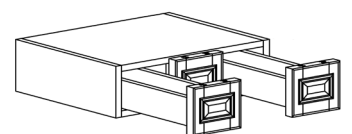

WALL SPICE DRAWER CABINET

ITEM CODE	DIMENSIONS		
E-WSD1806	W18"	H6"	D12"

Note: This cabinet does not come with any drawer slide