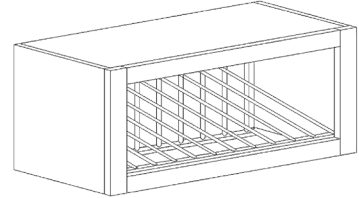

Note: This cabinet does not come with any drawer slide

WALL CABINETS

STYLE: LANCASTER STONE WASH

WALL DISH HOLDER CABINET

ITEM CODE	DIMENSIONS		
LSW-WCD3015	W30"	H15"	D12"

WALL WINE RACK

ITEM CODE	DIMENSIONS		
LSW-WRC3015	W30"	H15"	D12"
LSW-WRC3018	W30"	H18"	D12"
LSW-WRC3615	W36"	H15"	D12"
LSW-WRC3618	W36"	H18"	D12"