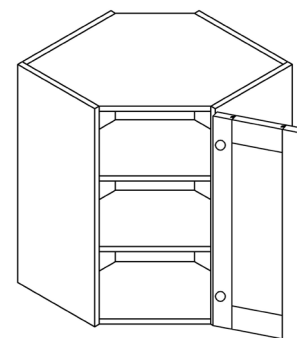

WALL DIAGONAL CORNER CABINET

ITEM CODE	DIMENSIONS		
POW-WDC2430	W24"	H30"	D12"
POW-WDC2436	W24"	H36"	D12"
POW-WDC2436-15	W24"	H36"	D15"
POW-WDC2442	W24"	H42"	D12"
POW-WDC2442-15	W24"	H42"	D15"

Note: 30" and 36" tall wall cabinets come with 2 adjustable shelves
42" tall wall cabinet comes with 3 adjustable shelves