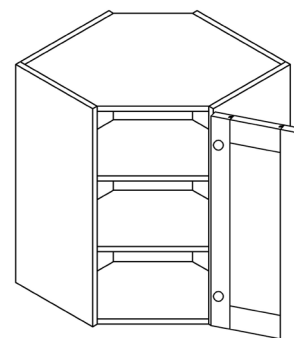

WALL DIAGONAL CORNER CABINET

ITEM CODE	DIMENSIONS		
AE-WDC2430	W24"	H30"	D12"
AE-WDC2436	W24"	H36"	D12"
AE-WDC2436-15	W24"	H36"	D15"
AE-WDC2442	W24"	H42"	D12"
AE-WDC2442-15	W24"	H42"	D15"

Note: 30" and 36" tall wall cabinets come with 2 adjustable shelves
42" tall wall cabinet comes with 3 adjustable shelves