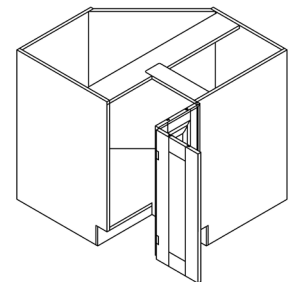

BASE LAZY SUSAN CABINET

ITEM CODE	DIMENSIONS		
POW-BLS33	W33"	H34 1/2"	D24"
POW-BLS36	W36"	H34 1/2"	D24"

Note: Lazy Susan spinner sold separately
Does not come with shelf

BASE CABINETS

STYLE: PRINCETON OFF WHITE