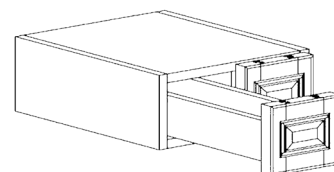

WALL SPICE DRAWER CABINET

ITEM CODE	DIMENSIONS		
AG-WSD1206	W12"	H6"	D12"

Note: This cabinet does not come with any drawer slide