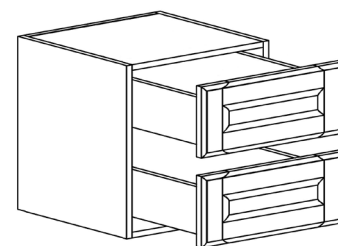

COUNTER TOP DRAWER CABINET

ITEM CODE	DIMENSIONS		
LVC-CTD12	W12"	H18"	D12"
LVC-CTD15	W15"	H18"	D12"
LVC-CTD18	W18"	H18"	D12"
LVC-CTD21	W21"	H18"	D12"