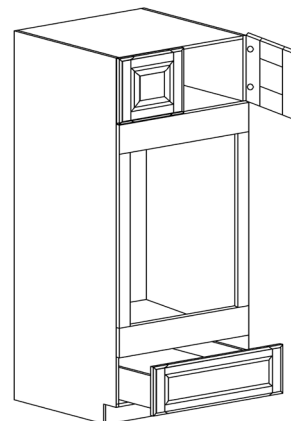

Note: VSD30L shown in the picture

TALL CABINETS

STYLE: ANCHESTER ESPRESSO

DOUBLE OVEN CABINET

ITEM CODE	DIMENSIONS		
AE-DOC3084	W30"	H84"	D24"
AE-DOC3090	W30"	H90"	D24"
AE-DOC3096	W30"	H96"	D24"

Note: Frameless DOC opening 28 1/2"x 56 1/4" inside dimension
Cabinet comes with trim materials