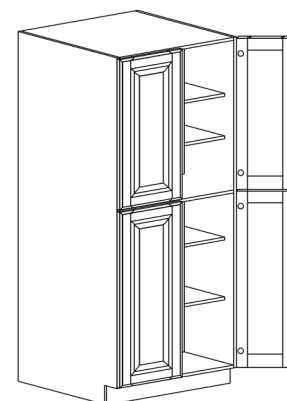

TALL PANTRY CABINET

ITEM CODE	DIMENSIONS		
AG-PC2484	W24"	H84"	D24"
AG-PC2490	W24"	H90"	D24"
AG-PC2496	W24"	H96"	D24"
AG-PC3084	W30"	H84"	D24"
AG-PC3090	W30"	H90"	D24"
AG-PC3096	W30"	H96"	D24"

Note: Fixed divider shelf
Bottom section comes with 4 adjustable shelves
84" and 90" tall cabinets come with 1 adjustable shelf on top section
96" tall cabinet comes with 2 adjustable shelves on top section