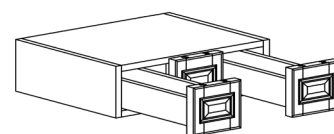

WALL SPICE DRAWER CABINET

ITEM CODE	DIMENSIONS		
PCW-WSD1806	W18"	H6"	D12"

Note: This cabinet does not come with any drawer slide

WALL CABINETS

STYLE: PRINCETON CREAMY WHITE

WALL DISH HOLDER CABINET

ITEM CODE	DIMENSIONS		
PCW-WCD3015	W30"	H15"	D12"