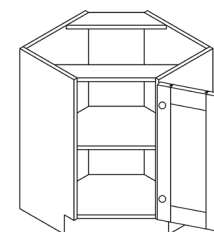

ITEM CODE	DIMENSIONS		
C-BSDC06	W6"	H34 1/2"	D24"

Note: This cabinet does not come with any drawer slide

BASE SPICE RACK CABINET

ITEM CODE	DIMENSIONS		
C-BSR09	W9"	H34 1/2"	D24"

BASE DIAGONAL CABINET

ITEM CODE	DIMENSIONS		
C-BDC36	W36"	H34 1/2"	D24"