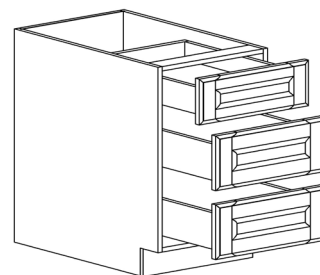

VANITY CABINETS

STYLE: CAMBRIDGE

VANITY BASE 3-DRAWER CABINET

ITEM CODE	DIMENSIONS		
C-VBD12-3	W12"	H33"	D21"
C-VBD15-3	W15"	H33"	D21"
C-VBD18-3	W18"	H33"	D21"
C-VBD21-3	W21"	H33"	D21"