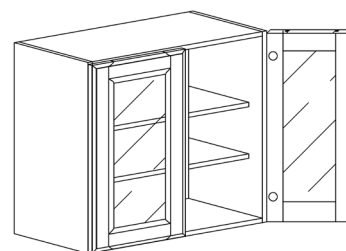

WALL CABINETS

STYLE: ANCHESTER GRAY

WALL MULLION DOOR CABINET WITH 2 DOORS

ITEM CODE	DIMENSIONS		
AG-WMD2430	W24"	H30"	D12"
AG-WMD2436	W24"	H36"	D12"
AG-WMD2442	W24"	H42"	D12"
AG-WMD2730	W27"	H30"	D12"
AG-WMD2736	W27"	H36"	D12"
AG-WMD2742	W27"	H42"	D12"
AG-WMD3030	W30"	H30"	D12"
AG-WMD3036	W30"	H36"	D12"
AG-WMD3042	W30"	H42"	D12"
AG-WMD3330	W33"	H30"	D12"
AG-WMD3336	W33"	H36"	D12"
AG-WMD3342	W33"	H42"	D12"
AG-WMD3630	W36"	H30"	D12"
AG-WMD3636	W36"	H36"	D12"
AG-WMD3642	W36"	H42"	D12"

Note: Glass is not included
30" and 36" tall wall cabinets come with 2 adjustable shelves
42" tall wall cabinet comes with 3 adjustable shelves