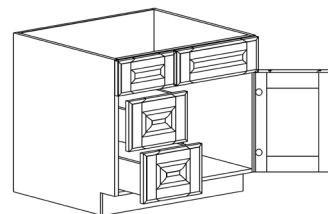

VANITY SINK DRAWER CABINET

ITEM CODE	DIMENSIONS		
AG-VSD30L	W30"	H33"	D21"
AG-VSD30R	W30"	H33"	D21"

Note: VSD30L shown in the picture