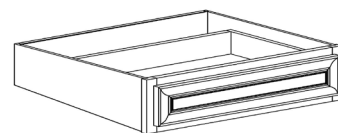

ACCESSORIES

STYLE: LANCASTER VINTAGE CHARCOAL

BASE KITCHEN SIZE KNEE DRAWER

ITEM CODE	DIMENSIONS		
LVC-BKD24	W24"	H7 7/8"	D21"
LVC-BKD30	W30"	H7 7/8"	D21"
LVC-BKD36	W36"	H7 7/8"	D21"