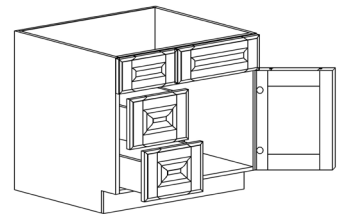

VANITY SINK DRAWER CABINET

ITEM CODE	DIMENSIONS		
LVC-VSD30L	W30"	H33"	D21"
LVC-VSD30R	W30"	H33"	D21"

Note: VSD30L shown in the picture