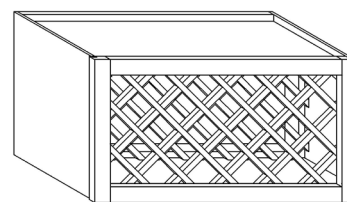

WALL CABINETS

STYLE: ANCHESTER WHITE

WALL DISH HOLDER CABINET

ITEM CODE	DIMENSIONS		
AW-WCD3015	W30"	H15"	D12"

WALL WINE RACK

ITEM CODE	DIMENSIONS		
AW-WRC3015	W30"	H15"	D12"
AW-WRC3018	W30"	H18"	D12"
AW-WRC3615	W36"	H15"	D12"
AW-WRC3618	W36"	H18"	D12"