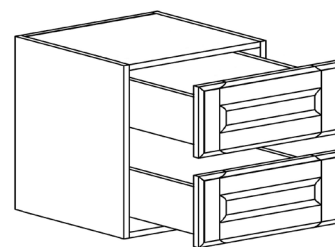

COUNTER TOP DRAWER CABINET

ITEM CODE	DIMENSIONS		
PCW-CTD12	W12"	H18"	D12"
PCW-CTD15	W15"	H18"	D12"
PCW-CTD18	W18"	H18"	D12"
PCW-CTD21	W21"	H18"	D12"