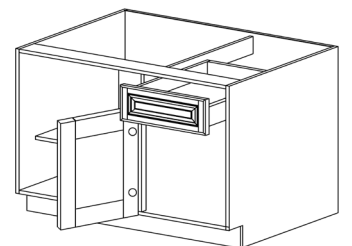

BASE BLIND CABINET

ITEM CODE	DIMENSIONS		
LG-BBC36	W36"	H34 1/2"	D24"
LG-BBC39	W39"	H34 1/2"	D24"
LG-BBC42	W42"	H34 1/2"	D24"