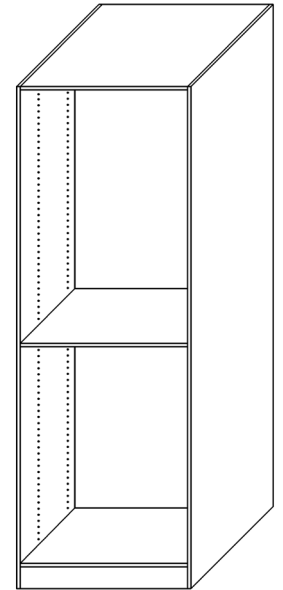

CLOSET CABINETS

STYLE: FINISHED WHITE

TALL CABINET

ITEM CODE	DIMENSIONS		
CLW-TC18-20	W18"	H88 1/2"	D20"
CLW-TC18-24	W18"	H88 1/2"	D24"
CLW-TC24-20	W24"	H88 1/2"	D20"
CLW-TC24-24	W24"	H88 1/2"	D24"
CLW-TC30-20	W30"	H88 1/2"	D20"
CLW-TC30-24	W30"	H88 1/2"	D24"
CLW-TC36-20	W36"	H88 1/2"	D20"
CLW-TC36-24	W36"	H88 1/2"	D24"

Note: Center support shelf can be removed
40 3/4" opening for top section
41" opening for bottom section