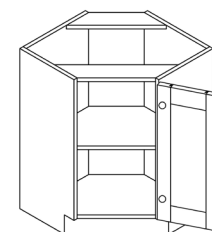

BASE DIAGONAL CABINET

ITEM CODE	DIMENSIONS		
AE-BDC36	W36"	H34 1/2"	D24"