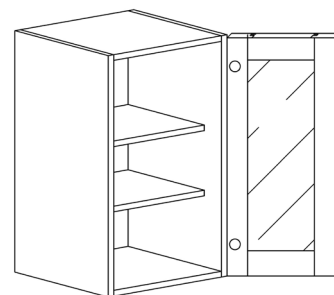

WALL CABINETS

STYLE: EDINBURGH

WALL MULLION DOOR CABINET WITH 1 DOOR

ITEM CODE	DIMENSIONS		
E-WMD1230	W12"	H30"	D12"
E-WMD1236	W12"	H36"	D12"
E-WMD1242	W12"	H42"	D12"
E-WMD1530	W15"	H30"	D12"
E-WMD1536	W15"	H36"	D12"
E-WMD1542	W15"	H42"	D12"
E-WMD1830	W18"	H30"	D12"
E-WMD1836	W18"	H36"	D12"
E-WMD1842	W18"	H42"	D12"
E-WMD2130	W21"	H30"	D12"
E-WMD2136	W21"	H36"	D12"
E-WMD2142	W21"	H42"	D12"

Note: Glass is not included
30" and 36" tall wall cabinets come with 2 adjustable shelves
42" tall wall cabinet comes with 3 adjustable shelves