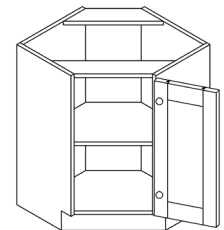

BASE DIAGONAL CABINET

ITEM CODE	DIMENSIONS		
PCW-BDC36	W36"	H34 1/2"	D24"

BASE LAZY SUSAN CABINET

ITEM CODE	DIMENSIONS		
PCW-BLS33	W33"	H34 1/2"	D24"
PCW-BLS36	W36"	H34 1/2"	D24"

Note: Lazy Susan spinner sold separately
Does not come with shelf