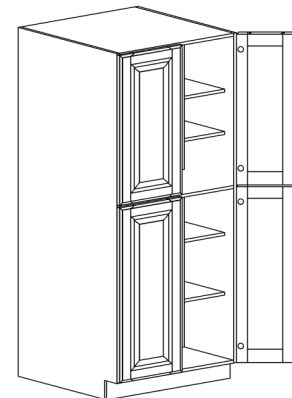

TALL PANTRY CABINET

ITEM CODE	DIMENSIONS		
LG-PC2484	W24"	H84"	D27"
LG-PC2490	W24"	H90"	D27"
LG-PC2496	W24"	H96"	D27"
LG-PC3084	W30"	H84"	D27"
LG-PC3090	W30"	H90"	D27"
LG-PC3096	W30"	H96"	D27"

Note: Fixed divider shelf
Bottom section comes with 4 adjustable shelves
84" and 90" tall cabinets come with 1 adjustable shelf on top section
96" tall cabinet comes with 2 adjustable shelves on top section