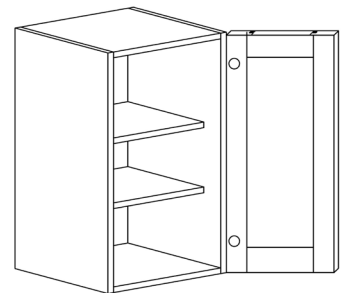

WALL CABINETS

STYLE: OXFORD

WALL CABINET WITH 1 DOOR

ITEM CODE	DIMENSIONS		
O-W0930	W9"	H30"	D12"
O-W0936	W9"	H36"	D12"
O-W0942	W9"	H42"	D12"
O-W1230	W12"	H30"	D12"
O-W1236	W12"	H36"	D12"
O-W1242	W12"	H42"	D12"
O-W1530	W15"	H30"	D12"
O-W1536	W15"	H36"	D12"
O-W1542	W15"	H42"	D12"
O-W1830	W18"	H30"	D12"
O-W1836	W18"	H36"	D12"
O-W1842	W18"	H42"	D12"
O-W2130	W21"	H30"	D12"
O-W2136	W21"	H36"	D12"
O-W2142	W21"	H42"	D12"

Note: 30" and 36" tall wall cabinets come with 2 adjustable shelves
42" tall wall cabinet comes with 3 adjustable shelves