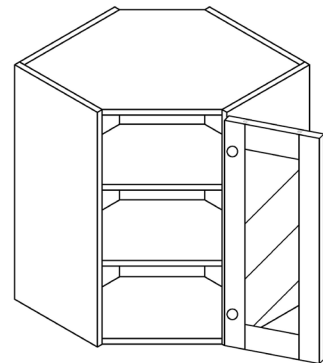

WALL DIAGONAL MULLION DOOR CABINET

ITEM CODE	DIMENSIONS		
W-WDCMD2430	W24"	H30"	D12"
W-WDCMD2436	W24"	H36"	D12"
W-WDCMD2436-15	W24"	H36"	D15"
W-WDCMD2442	W24"	H42"	D12"
W-WDCMD2442-15	W24"	H42"	D15"