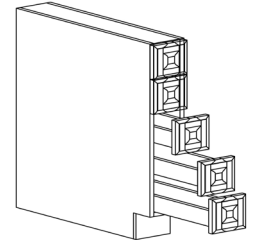

BASE CABINETS

STYLE: PRINCETON OFF WHITE

BASE SPICE 5-DRAWER CABINET

ITEM CODE	DIMENSIONS		
POW-BSDC06	W6"	H34 1/2"	D24"

Note: This cabinet does not come with any drawer slide