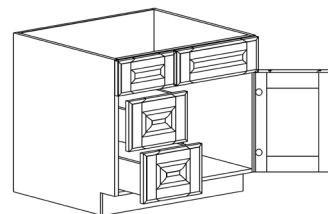

VANITY SINK DRAWER CABINET

ITEM CODE	DIMENSIONS		
PCW-VSD30L	W30"	H33"	D21"
PCW-VSD30R	W30"	H33"	D21"

Note: VSD30L shown in the picture