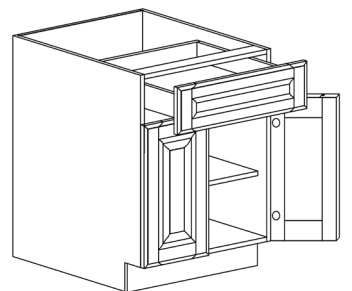

BASE CABINET

ITEM CODE	DIMENSIONS		
PCW-B24	W24"	H34 1/2"	D24"
PCW-B27	W27"	H34 1/2"	D24"
PCW-B30	W30"	H34 1/2"	D24"
PCW-B33	W33"	H34 1/2"	D24"
PCW-B36	W36"	H34 1/2"	D24"
PCW-B39	W39"	H34 1/2"	D24"
PCW-B42	W42"	H34 1/2"	D24"