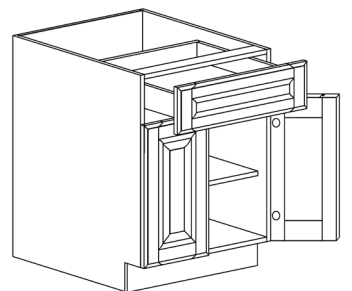

BASE CABINET

ITEM CODE	DIMENSIONS		
LG-B24	W24"	H34 1/2"	D24"
LG-B27	W27"	H34 1/2"	D24"
LG-B30	W30"	H34 1/2"	D24"
LG-B33	W33"	H34 1/2"	D24"
LG-B36	W36"	H34 1/2"	D24"
LG-B39	W39"	H34 1/2"	D24"
LG-B42	W42"	H34 1/2"	D24"