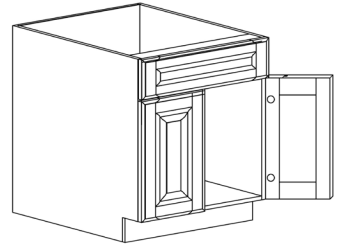

TALL VANITY SINK BASE CABINET

ITEM CODE	DIMENSIONS		
NE-TVSB24	W24"	H34 1/2"	D21"
NE-TVSB30	W30"	H34 1/2"	D21"
NE-TVSB36	W36"	H34 1/2"	D21"
NE-TVSB42	W42"	H34 1/2"	D21"