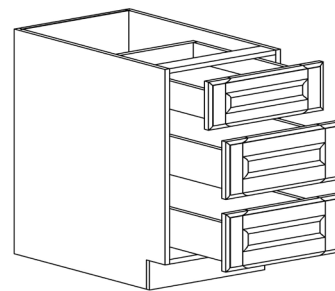

Note: Framed BBC cabinet must pull 3" from the wall
 BBC36 door 12" wide
 BBC39 door 15" wide
 Blind left shown in the picture

BASE CABINETS

STYLE: NEWPORT ESPRESSO

3-DRAWER BASE CABINET

ITEM CODE	DIMENSIONS		
NE-DB12-3	W12"	H34 1/2"	D24"
NE-DB15-3	W15"	H34 1/2"	D24"
NE-DB18-3	W18"	H34 1/2"	D24"
NE-DB21-3	W21"	H34 1/2"	D24"
NE-DB24-3	W24"	H34 1/2"	D24"
NE-DB30-3	W30"	H34 1/2"	D24"
NE-DB36-3	W36"	H34 1/2"	D24"