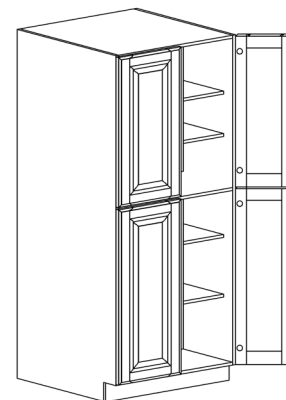

TALL PANTRY CABINET

ITEM CODE	DIMENSIONS		
POW-PC2484	W24"	H84"	D27"
POW-PC2490	W24"	H90"	D27"
POW-PC2496	W24"	H96"	D27"
POW-PC3084	W30"	H84"	D27"
POW-PC3090	W30"	H90"	D27"
POW-PC3096	W30"	H96"	D27"

Note: Fixed divider shelf
Bottom section comes with 4 adjustable shelves
84" and 90" tall cabinets come with 1 adjustable shelf on top section
96" tall cabinet comes with 2 adjustable shelves on top section