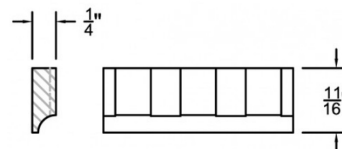

ACCESSORIES

STYLE: OXFORD

DENTAL MOLDING

ITEM CODE	DIMENSIONS		
O-DEN3	W11/16"	L96"	Thick 1/4"

DOOR MOLDING

ITEM CODE	DIMENSIONS		
O-DM8	W3"	L96"	Thick 3/4"

FLOWER

ITEM CODE	DIMENSIONS		
O-FLOWER	W3"	H3"	D1/2"