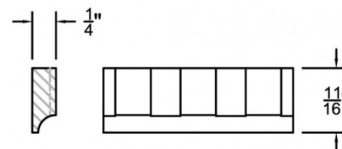

ACCESSORIES

STYLE: CAMBRIDGE

DENTAL MOLDING

ITEM CODE	DIMENSIONS		
C-DEN3	W11/16"	L96"	Thick 1/4"