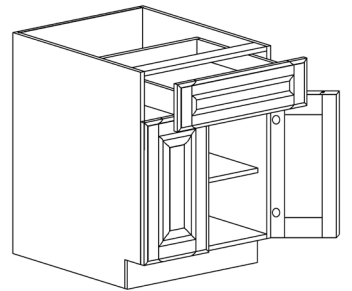

BASE CABINET

ITEM CODE	DIMENSIONS		
AW-B24	W24"	H34 1/2"	D24"
AW-B27	W27"	H34 1/2"	D24"
AW-B30	W30"	H34 1/2"	D24"
AW-B33	W33"	H34 1/2"	D24"
AW-B36	W36"	H34 1/2"	D24"
AW-B39	W39"	H34 1/2"	D24"
AW-B42	W42"	H34 1/2"	D24"