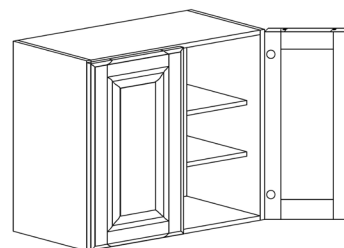

WALL CABINETS

STYLE: PRINCETON OFF WHITE

WALL CABINET WITH 2 DOORS

ITEM CODE	DIMENSIONS		
POW-W2430	W24"	H30"	D12"
POW-W2436	W24"	H36"	D12"
POW-W2442	W24"	H42"	D12"
POW-W2730	W27"	H30"	D12"
POW-W2736	W27"	H36"	D12"
POW-W2742	W27"	H42"	D12"
POW-W3030	W30"	H30"	D12"
POW-W3036	W30"	H36"	D12"
POW-W3042	W30"	H42"	D12"
POW-W3330	W33"	H30"	D12"
POW-W3336	W33"	H36"	D12"
POW-W3342	W33"	H42"	D12"
POW-W3630	W36"	H30"	D12"
POW-W3636	W36"	H36"	D12"
POW-W3642	W36"	H42"	D12"

Note: 30" and 36" tall wall cabinets come with 2 adjustable shelves
42" tall wall cabinet comes with 3 adjustable shelves