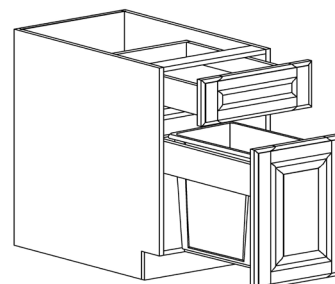

BASE WASTE BASKET CABINET

ITEM CODE	DIMENSIONS		
POW-BWBK18	W18"	H34 1/2"	D24"

Note: Waste basket sold separately
Framed BWBK18 has space for single waste basket