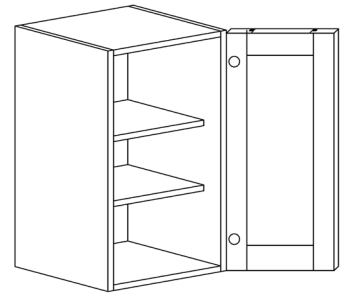

WALL CABINETS

STYLE: LANCASTER WHITE

WALL CABINET WITH 1 DOOR

ITEM CODE	DIMENSIONS		
LW-W0930	W9"	H30"	D12"
LW-W0936	W9"	H36"	D12"
LW-W0942	W9"	H42"	D12"
LW-W1230	W12"	H30"	D12"
LW-W1236	W12"	H36"	D12"
LW-W1242	W12"	H42"	D12"
LW-W1530	W15"	H30"	D12"
LW-W1536	W15"	H36"	D12"
LW-W1542	W15"	H42"	D12"
LW-W1830	W18"	H30"	D12"
LW-W1836	W18"	H36"	D12"
LW-W1842	W18"	H42"	D12"
LW-W2130	W21"	H30"	D12"
LW-W2136	W21"	H36"	D12"
LW-W2142	W21"	H42"	D12"

Note: 30" and 36" tall wall cabinets come with 2 adjustable shelves
42" tall wall cabinet comes with 3 adjustable shelves