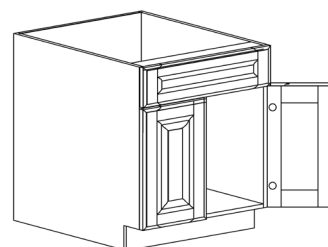

VANITY SINK BASE CABINET

ITEM CODE	DIMENSIONS		
O-VSB24	W24"	H32"	D21"
O-VSB27	W27"	H32"	D21"
O-VSB30	W30"	H32"	D21"
O-VSB36	W36"	H32"	D21"