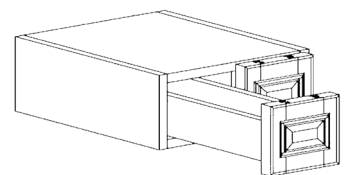

WALL SPICE DRAWER CABINET

ITEM CODE	DIMENSIONS		
E-WSD1206	W12"	H6"	D12"

Note: This cabinet does not come with any drawer slide