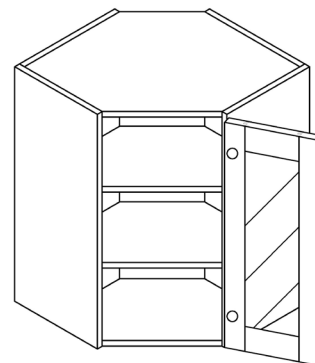

WALL DIAGONAL MULLION DOOR CABINET

ITEM CODE	DIMENSIONS		
C-WDCMD2430	W24"	H30"	D12"
C-WDCMD2436	W24"	H36"	D12"
C-WDCMD2436-15	W24"	H36"	D15"
C-WDCMD2442	W24"	H42"	D12"
C-WDCMD2442-15	W24"	H42"	D15"