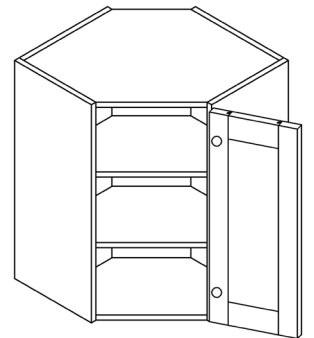

WALL DIAGONAL CORNER CABINET, 2 SHELVES

ITEM CODE	DIMENSIONS		
NW-WDC2436	W24"	H36"	D12"