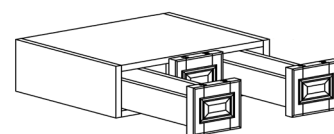

WALL SPICE DRAWER CABINET

ITEM CODE	DIMENSIONS		
AG-WSD1206	W12"	H6"	D12"

Note: This cabinet does not come with any drawer slide

WALL SPICE DRAWER CABINET

ITEM CODE	DIMENSIONS		
AG-WSD1806	W18"	H6"	D12"

Note: This cabinet does not come with any drawer slide