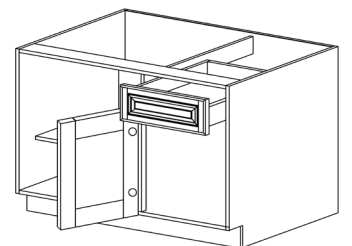

BASE BLIND CABINET

ITEM CODE	DIMENSIONS		
AE-BBC39	W39"	H34 1/2"	D24"
AE-BBC42	W42"	H34 1/2"	D24"
AE-BBC45	W45"	H34 1/2"	D24"