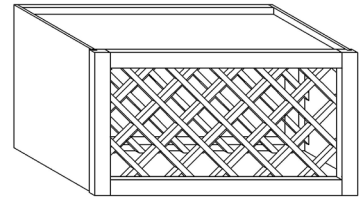

Note: This cabinet does not come with any drawer slide

WALL CABINETS

STYLE: LANCASTER STONE WASH

WALL DISH HOLDER CABINET

ITEM CODE	DIMENSIONS		
LSW-WCD3015	W30"	H15"	D12"

WALL WINE RACK

ITEM CODE	DIMENSIONS		
LSW-WRC3015	W30"	H15"	D12"
LSW-WRC3018	W30"	H18"	D12"
LSW-WRC3615	W36"	H15"	D12"
LSW-WRC3618	W36"	H18"	D12"