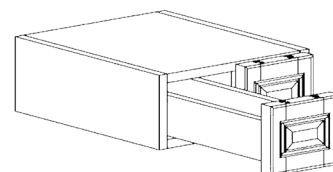

WALL SPICE DRAWER CABINET

ITEM CODE	DIMENSIONS		
AE-WSD1206	W12"	H6"	D12"

Note: This cabinet does not come with any drawer slide