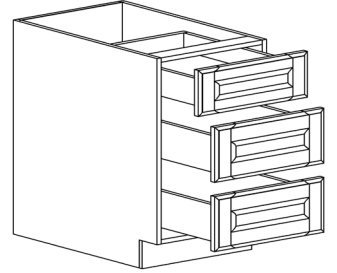

Note: Lazy Susan spinner sold separately
Does not come with shelf

BASE CABINETS

STYLE: NEWPORT ESPRESSO

TALL VANITY BASE 3-DRAWER CABINET

ITEM CODE	DIMENSIONS		
NE-TVBD12-3	W12"	H34 1/2"	D21"
NE-TVBD15-3	W15"	H34 1/2"	D21"
NE-TVBD18-3	W18"	H34 1/2"	D21"