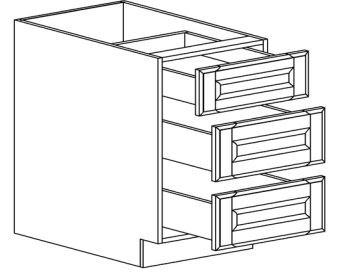

ITEM CODE	DIMENSIONS		
LVC-BOES12L	W12"	H34 1/2"	D24"
LVC-BOES12R	W12"	H34 1/2"	D24"

Note: BOES12L shown in the picture

VANITY CABINETS

STYLE: LANCASTER VINTAGE CHARCOAL

VANITY BASE 3-DRAWER CABINET

ITEM CODE	DIMENSIONS		
LVC-VBD12-3	W12"	H33"	D21"
LVC-VBD15-3	W15"	H33"	D21"
LVC-VBD18-3	W18"	H33"	D21"
LVC-VBD21-3	W21"	H33"	D21"