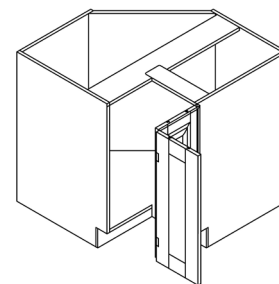

BASE DIAGONAL CABINET

ITEM CODE	DIMENSIONS		
AE-BDC36	W36"	H34 1/2"	D24"

BASE LAZY SUSAN CABINET

ITEM CODE	DIMENSIONS		
AE-BLS33	W33"	H34 1/2"	D24"
AE-BLS36	W36"	H34 1/2"	D24"

Note: Lazy Susan spinner sold separately
Does not come with shelf