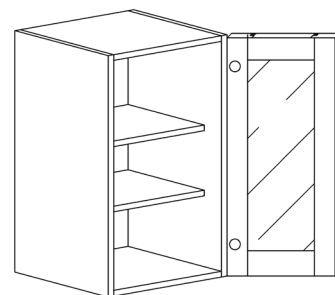

WALL WINE RACK

ITEM CODE	DIMENSIONS		
LSW-WRX1818	W18"	H18"	D12"
LSW-WRX2424	W24"	H24"	D12"

WALL CABINETS

STYLE: LANCASTER STONE WASH

WALL MULLION DOOR CABINET WITH 1 DOOR

ITEM CODE	DIMENSIONS		
LSW-WMD1230	W12"	H30"	D12"
LSW-WMD1236	W12"	H36"	D12"
LSW-WMD1242	W12"	H42"	D12"
LSW-WMD1530	W15"	H30"	D12"
LSW-WMD1536	W15"	H36"	D12"
LSW-WMD1542	W15"	H42"	D12"
LSW-WMD1830	W18"	H30"	D12"
LSW-WMD1836	W18"	H36"	D12"
LSW-WMD1842	W18"	H42"	D12"
LSW-WMD2130	W21"	H30"	D12"
LSW-WMD2136	W21"	H36"	D12"
LSW-WMD2142	W21"	H42"	D12"