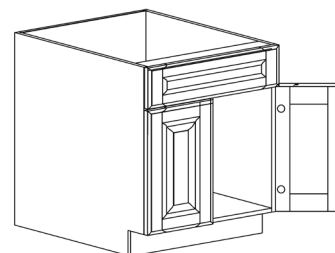

SINK BASE CABINET

ITEM CODE	DIMENSIONS		
W-SB24	W24"	H34 1/2"	D24"
W-SB27	W27"	H34 1/2"	D24"
W-SB30	W30"	H34 1/2"	D24"
W-SB33	W33"	H34 1/2"	D24"
W-SB36	W36"	H34 1/2"	D24"
W-SB39	W39"	H34 1/2"	D24"
W-SB42	W42"	H34 1/2"	D24"