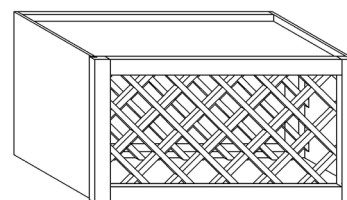

WALL WINE RACK

ITEM CODE	DIMENSIONS		
PCW-WRC3015	W30"	H15"	D12"
PCW-WRC3018	W30"	H18"	D12"
PCW-WRC3615	W36"	H15"	D12"
PCW-WRC3618	W36"	H18"	D12"