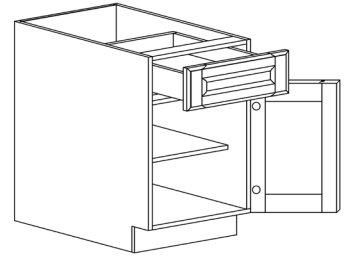

BASE CABINET

ITEM CODE	DIMENSIONS		
AW-B24	W24"	H34 1/2"	D24"
AW-B27	W27"	H34 1/2"	D24"
AW-B30	W30"	H34 1/2"	D24"
AW-B33	W33"	H34 1/2"	D24"
AW-B36	W36"	H34 1/2"	D24"
AW-B39	W39"	H34 1/2"	D24"
AW-B42	W42"	H34 1/2"	D24"