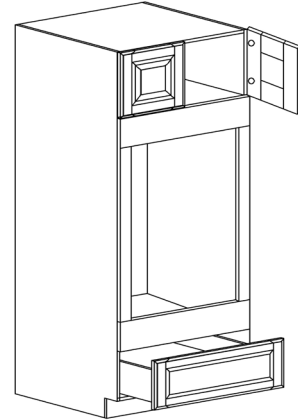

Note: VSD30L shown in the picture

TALL CABINETS

STYLE: LANCASTER GRAY

DOUBLE OVEN CABINET

ITEM CODE	DIMENSIONS		
LG-DOC3384	W33"	H84"	D27"
LG-DOC3390	W33"	H90"	D27"
LG-DOC3396	W33"	H96"	D27"

Note: Framed DOC opening 29 13/16"x 49 1/2"