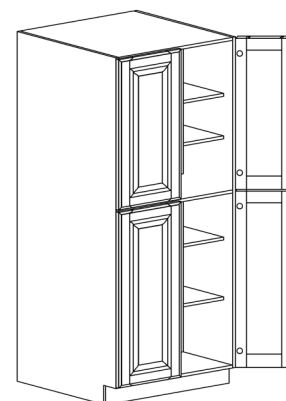

TALL PANTRY CABINET

ITEM CODE	DIMENSIONS		
O-PC2484	W24"	H84"	D24"
O-PC2490	W24"	H90"	D24"
O-PC2496	W24"	H96"	D24"
O-PC3084	W30"	H84"	D24"
O-PC3090	W30"	H90"	D24"
O-PC3096	W30"	H96"	D24"

Note: Fixed divider shelf
Bottom section comes with 4 adjustable shelves
84" and 90" tall cabinets come with 1 adjustable shelf on top section
96" tall cabinet comes with 2 adjustable shelves on top section