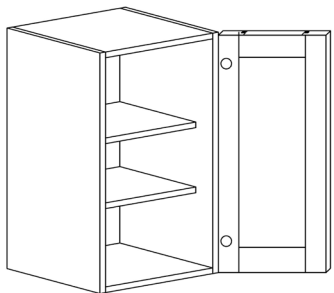

WALL CABINETS

STYLE: LANCASTER GRAY

WALL CABINET WITH 1 DOOR

ITEM CODE	DIMENSIONS		
LG-W0930	W9"	H30"	D12"
LG-W0936	W9"	H36"	D12"
LG-W0942	W9"	H42"	D12"
LG-W1230	W12"	H30"	D12"
LG-W1236	W12"	H36"	D12"
LG-W1242	W12"	H42"	D12"
LG-W1530	W15"	H30"	D12"
LG-W1536	W15"	H36"	D12"
LG-W1542	W15"	H42"	D12"
LG-W1830	W18"	H30"	D12"
LG-W1836	W18"	H36"	D12"
LG-W1842	W18"	H42"	D12"
LG-W2130	W21"	H30"	D12"
LG-W2136	W21"	H36"	D12"
LG-W2142	W21"	H42"	D12"

Note: 30" and 36" tall wall cabinets come with 2 adjustable shelves
42" tall wall cabinet comes with 3 adjustable shelves