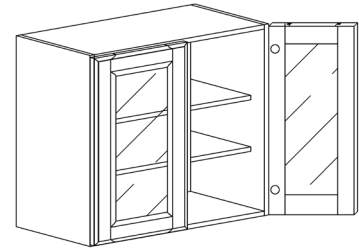

WALL CABINETS

STYLE: PRINCETON CREAMY WHITE

WALL MULLION DOOR CABINET WITH 2 DOORS

ITEM CODE	DIMENSIONS		
PCW-WMD2430	W24"	H30"	D12"
PCW-WMD2436	W24"	H36"	D12"
PCW-WMD2442	W24"	H42"	D12"
PCW-WMD2730	W27"	H30"	D12"
PCW-WMD2736	W27"	H36"	D12"
PCW-WMD2742	W27"	H42"	D12"
PCW-WMD3030	W30"	H30"	D12"
PCW-WMD3036	W30"	H36"	D12"
PCW-WMD3042	W30"	H42"	D12"
PCW-WMD3330	W33"	H30"	D12"
PCW-WMD3336	W33"	H36"	D12"
PCW-WMD3342	W33"	H42"	D12"
PCW-WMD3630	W36"	H30"	D12"
PCW-WMD3636	W36"	H36"	D12"
PCW-WMD3642	W36"	H42"	D12"

Note: Glass is not included
30" and 36" tall wall cabinets come with 2 adjustable shelves
42" tall wall cabinet comes with 3 adjustable shelves