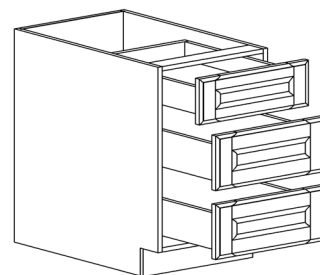

VANITY CABINETS

STYLE: PRINCETON CREAMY WHITE

VANITY BASE 3-DRAWER CABINET

ITEM CODE	DIMENSIONS		
PCW-VBD12-3	W12"	H33"	D21"
PCW-VBD15-3	W15"	H33"	D21"
PCW-VBD18-3	W18"	H33"	D21"
PCW-VBD21-3	W21"	H33"	D21"