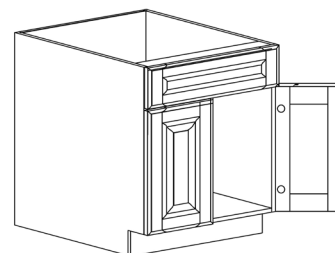

SINK BASE CABINET

ITEM CODE	DIMENSIONS		
LSW-SB24	W24"	H34 1/2"	D24"
LSW-SB27	W27"	H34 1/2"	D24"
LSW-SB30	W30"	H34 1/2"	D24"
LSW-SB33	W33"	H34 1/2"	D24"
LSW-SB36	W36"	H34 1/2"	D24"
LSW-SB39	W39"	H34 1/2"	D24"
LSW-SB42	W42"	H34 1/2"	D24"