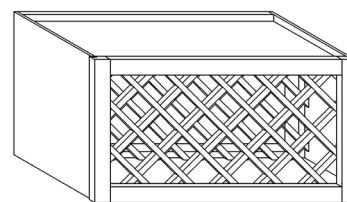

WALL CABINETS

STYLE: ANCHESTER ESPRESSO

WALL DISH HOLDER CABINET

ITEM CODE	DIMENSIONS		
AE-WCD3015	W30"	H15"	D12"

WALL WINE RACK

ITEM CODE	DIMENSIONS		
AE-WRC3015	W30"	H15"	D12"
AE-WRC3018	W30"	H18"	D12"
AE-WRC3615	W36"	H15"	D12"
AE-WRC3618	W36"	H18"	D12"