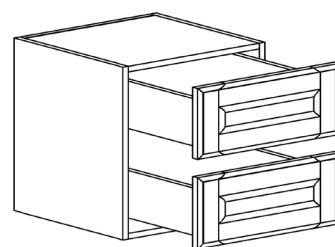

COUNTER TOP DRAWER CABINET

ITEM CODE	DIMENSIONS		
AE-CTD12	W12"	H18"	D12"
AE-CTD15	W15"	H18"	D12"
AE-CTD18	W18"	H18"	D12"
AE-CTD21	W21"	H18"	D12"