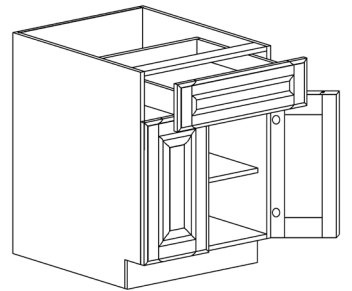

BASE CABINET

ITEM CODE	DIMENSIONS		
LW-B24	W24"	H34 1/2"	D24"
LW-B27	W27"	H34 1/2"	D24"
LW-B30	W30"	H34 1/2"	D24"
LW-B33	W33"	H34 1/2"	D24"
LW-B36	W36"	H34 1/2"	D24"
LW-B39	W39"	H34 1/2"	D24"
LW-B42	W42"	H34 1/2"	D24"