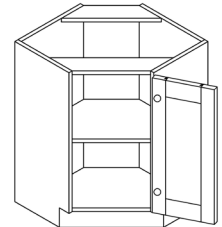

BASE DIAGONAL CABINET

ITEM CODE	DIMENSIONS		
O-BDC36	W36"	H34 1/2"	D24"