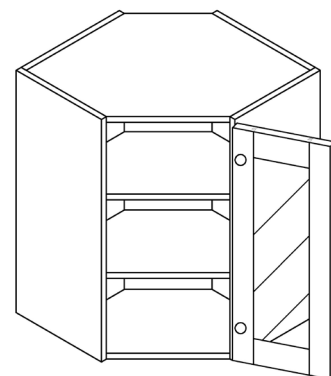

WALL DIAGONAL MULLION DOOR CABINET

ITEM CODE	DIMENSIONS		
POW-WDCMD2430	W24"	H30"	D12"
POW-WDCMD2436	W24"	H36"	D12"
POW-WDCMD2436-15	W24"	H36"	D15"
POW-WDCMD2442	W24"	H42"	D12"
POW-WDCMD2442-15	W24"	H42"	D15"