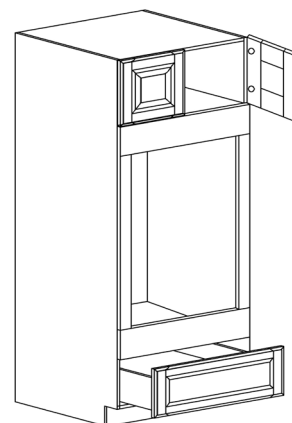

Note: VSD30L shown in the picture

TALL CABINETS

STYLE: ANCHESTER GRAY

DOUBLE OVEN CABINET

ITEM CODE	DIMENSIONS		
AG-DOC3084	W30"	H84"	D24"
AG-DOC3090	W30"	H90"	D24"
AG-DOC3096	W30"	H96"	D24"

Note: Frameless DOC opening 28 1/2"x 56 1/4" inside dimension
Cabinet comes with trim materials