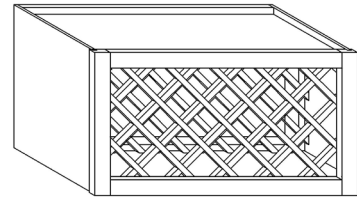

WALL WINE RACK

ITEM CODE	DIMENSIONS		
POW-WRC3015	W30"	H15"	D12"
POW-WRC3018	W30"	H18"	D12"
POW-WRC3615	W36"	H15"	D12"
POW-WRC3618	W36"	H18"	D12"