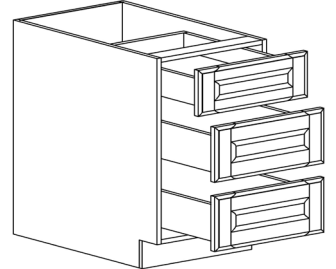

Note: Lazy Susan spinner sold separately
Does not come with shelf

BASE CABINETS

STYLE: NEWPORT WHITE

TALL VANITY BASE 3-DRAWER CABINET

ITEM CODE	DIMENSIONS		
NW-TVBD12-3	W12"	H34 1/2"	D21"
NW-TVBD15-3	W15"	H34 1/2"	D21"
NW-TVBD18-3	W18"	H34 1/2"	D21"