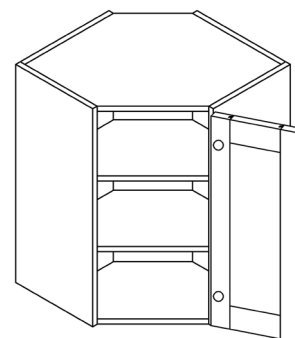

WALL DIAGONAL CORNER CABINET

ITEM CODE	DIMENSIONS		
AG-WDC2430	W24"	H30"	D12"
AG-WDC2436	W24"	H36"	D12"
AG-WDC2436-15	W24"	H36"	D15"
AG-WDC2442	W24"	H42"	D12"
AG-WDC2442-15	W24"	H42"	D15"

Note: 30" and 36" tall wall cabinets come with 2 adjustable shelves
42" tall wall cabinet comes with 3 adjustable shelves