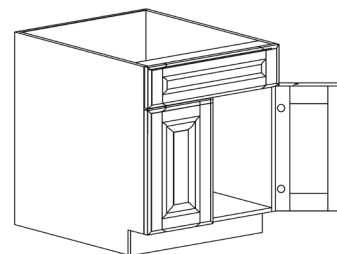

SINK BASE CABINET

ITEM CODE	DIMENSIONS		
NE-SB24	W24"	H34 1/2"	D24"
NE-SB30	W30"	H34 1/2"	D24"
NE-SB36	W36"	H34 1/2"	D24"
NE-SB42	W42"	H34 1/2"	D24"