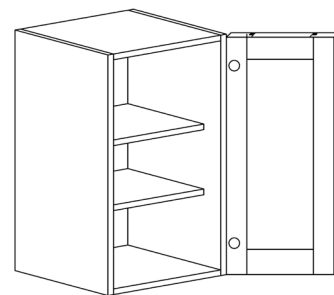

WALL CABINETS

STYLE: ANCHESTER GRAY

WALL CABINET WITH 1 DOOR

ITEM CODE	DIMENSIONS		
AG-W0930	W9"	H30"	D12"
AG-W0936	W9"	H36"	D12"
AG-W0942	W9"	H42"	D12"
AG-W1230	W12"	H30"	D12"
AG-W1236	W12"	H36"	D12"
AG-W1242	W12"	H42"	D12"
AG-W1530	W15"	H30"	D12"
AG-W1536	W15"	H36"	D12"
AG-W1542	W15"	H42"	D12"
AG-W1830	W18"	H30"	D12"
AG-W1836	W18"	H36"	D12"
AG-W1842	W18"	H42"	D12"
AG-W2130	W21"	H30"	D12"
AG-W2136	W21"	H36"	D12"
AG-W2142	W21"	H42"	D12"

Note: 30" and 36" tall wall cabinets come with 2 adjustable shelves
42" tall wall cabinet comes with 3 adjustable shelves