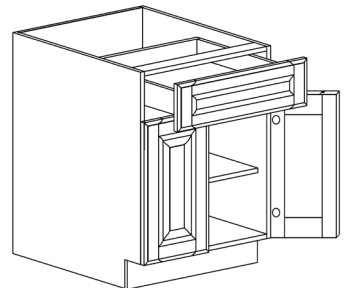

BASE CABINET

ITEM CODE	DIMENSIONS		
AE-B24	W24"	H34 1/2"	D24"
AE-B27	W27"	H34 1/2"	D24"
AE-B30	W30"	H34 1/2"	D24"
AE-B33	W33"	H34 1/2"	D24"
AE-B36	W36"	H34 1/2"	D24"
AE-B39	W39"	H34 1/2"	D24"
AE-B42	W42"	H34 1/2"	D24"