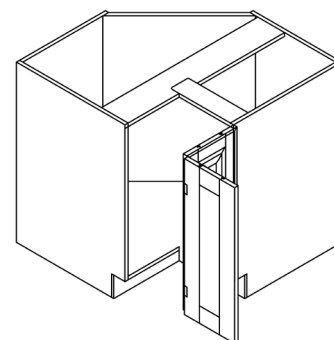

BASE LAZY SUSAN CABINET

ITEM CODE	DIMENSIONS		
NE-BLS36	W36"	H34 1/2"	D24"

Note: Lazy Susan spinner sold separately
Does not come with shelf