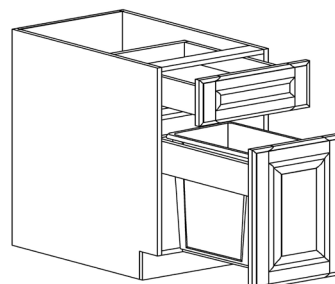

BASE WASTE BASKET CABINET

ITEM CODE	DIMENSIONS		
LW-BWBK18	W18"	H34 1/2"	D24"

Note: Waste basket sold separately
Framed BWBK18 has space for single waste basket