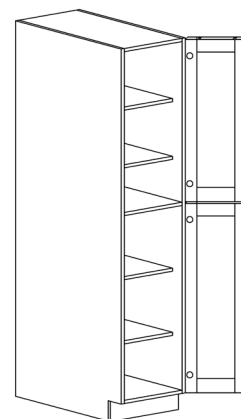

TALL PANTRY CABINET

ITEM CODE	DIMENSIONS		
AG-PC1884	W18"	H84"	D24"
AG-PC1890	W18"	H90"	D24"
AG-PC1896	W18"	H96"	D24"

Note: Fixed divider shelf
Bottom section comes with 4 adjustable shelves
84" and 90" tall cabinets come with 1 adjustable shelf on top section
96" tall cabinet comes with 2 adjustable shelves on top section