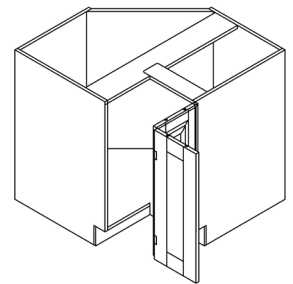

BASE LAZY SUSAN CABINET

ITEM CODE	DIMENSIONS		
O-BLS33	W33"	H34 1/2"	D24"
O-BLS36	W36"	H34 1/2"	D24"

Note: Lazy Susan spinner sold separately