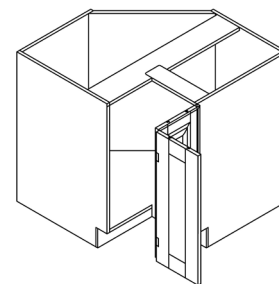

BASE LAZY SUSAN CABINET

ITEM CODE	DIMENSIONS		
AW-BLS33	W33"	H34 1/2"	D24"
AW-BLS36	W36"	H34 1/2"	D24"

Note: Lazy Susan spinner sold separately
Does not come with shelf