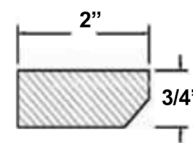

COUNTER TOP MOLDING/LIGHT RAIL

ITEM CODE	DIMENSIONS		
AG-CTM8	W2"	L96"	Thick 3/4"