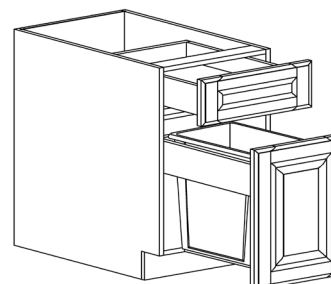

BASE WASTE BASKET CABINET

ITEM CODE	DIMENSIONS		
AG-BWBK18-2	W18"	H34 1/2"	D24"

Note: Waste basket sold separately
Frameless BWBK18-2 has space for dual waste baskets