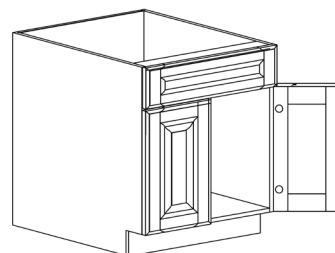

SINK BASE CABINET

ITEM CODE	DIMENSIONS		
LG-SB24	W24"	H34 1/2"	D24"
LG-SB27	W27"	H34 1/2"	D24"
LG-SB30	W30"	H34 1/2"	D24"
LG-SB33	W33"	H34 1/2"	D24"
LG-SB36	W36"	H34 1/2"	D24"
LG-SB39	W39"	H34 1/2"	D24"
LG-SB42	W42"	H34 1/2"	D24"