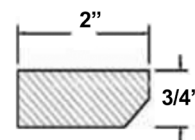

COUNTER TOP MOLDING/LIGHT RAIL

ITEM CODE	DIMENSIONS		
AW-CTM8	W2"	L96"	Thick 3/4"