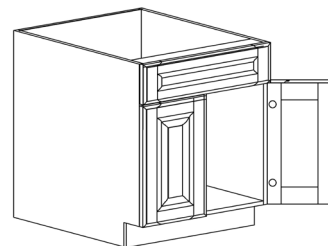

VANITY SINK BASE CABINET

ITEM CODE	DIMENSIONS		
C-VSB24	W24"	H33"	D21"
C-VSB27	W27"	H33"	D21"
C-VSB30	W30"	H33"	D21"
C-VSB36	W36"	H33"	D21"