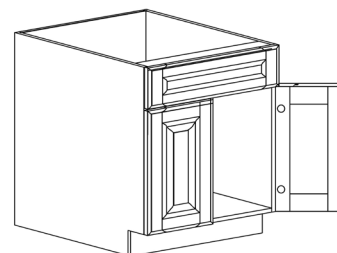

SINK BASE CABINET

ITEM CODE	DIMENSIONS		
AW-SB24	W24"	H34 1/2"	D24"
AW-SB27	W27"	H34 1/2"	D24"
AW-SB30	W30"	H34 1/2"	D24"
AW-SB33	W33"	H34 1/2"	D24"
AW-SB36	W36"	H34 1/2"	D24"
AW-SB39	W39"	H34 1/2"	D24"
AW-SB42	W42"	H34 1/2"	D24"