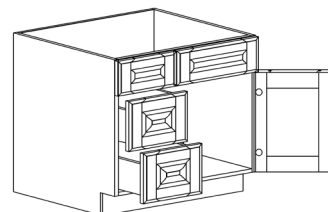

VANITY SINK DRAWER CABINET

ITEM CODE	DIMENSIONS		
C-VSD30L	W30"	H33"	D21"
C-VSD30R	W30"	H33"	D21"

Note: VSD30L shown in the picture