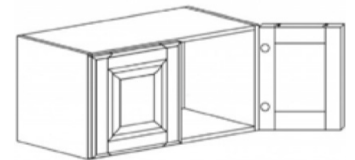

Note: 30" and 36" tall wall cabinets come with 2 adjustable shelves
 42" tall wall cabinet comes with 3 adjustable shelves

WALL CABINETS

STYLE: PRINCETON CREAMY WHITE

WALL CABINET WITH 2 DOORS

ITEM CODE	DIMENSIONS		
PCW-W2412	W24"	H12"	D12"
PCW-W2415	W24"	H15"	D12"
PCW-W2418	W24"	H18"	D12"
PCW-W3012	W30"	H12"	D12"
PCW-W3015	W30"	H15"	D12"
PCW-W3018	W30"	H18"	D12"
PCW-W3021	W30"	H21"	D12"
PCW-W3024	W30"	H24"	D12"
PCW-W3027	W30"	H27"	D12"
PCW-W3312	W33"	H12"	D12"
PCW-W3315	W33"	H15"	D12"
PCW-W3318	W33"	H18"	D12"
PCW-W3321	W33"	H21"	D12"
PCW-W3324	W33"	H24"	D12"
PCW-W3612	W36"	H12"	D12"
PCW-W3615	W36"	H15"	D12"
PCW-W3618	W36"	H18"	D12"
PCW-W3621	W36"	H21"	D12"
PCW-W3624	W36"	H24"	D12"