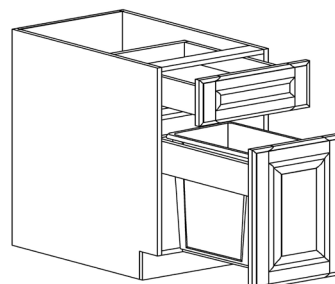

BASE WASTE BASKET CABINET

ITEM CODE	DIMENSIONS		
LG-BWBK18	W18"	H34 1/2"	D24"

Note: Waste basket sold separately
Framed BWBK18 has space for single waste basket