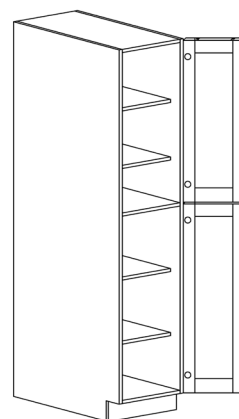

TALL PANTRY CABINET

ITEM CODE	DIMENSIONS		
E-PC1884	W18"	H84"	D24"
E-PC1890	W18"	H90"	D24"
E-PC1896	W18"	H96"	D24"

Note: Fixed divider shelf
Bottom section comes with 4 adjustable shelves
84" and 90" tall cabinets come with 1 adjustable shelf on top section
96" tall cabinet comes with 2 adjustable shelves on top section