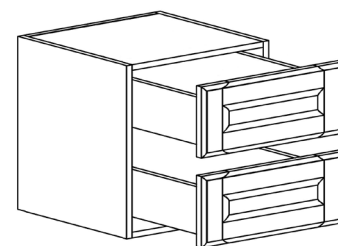

COUNTER TOP DRAWER CABINET

ITEM CODE	DIMENSIONS		
LSW-CTD12	W12"	H18"	D12"
LSW-CTD15	W15"	H18"	D12"
LSW-CTD18	W18"	H18"	D12"
LSW-CTD21	W21"	H18"	D12"