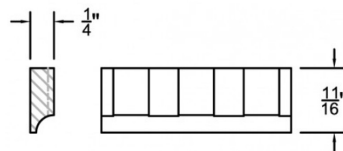

ACCESSORIES

STYLE: EDINBURGH

DENTAL MOLDING

ITEM CODE	DIMENSIONS		
E-DEN3	W11/16"	L96"	Thick 1/4"