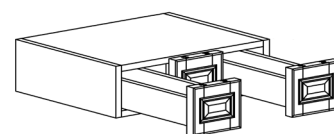

WALL SPICE DRAWER CABINET

ITEM CODE	DIMENSIONS		
LSW-WSD1206	W12"	H6"	D12"

Note: This cabinet does not come with any drawer slide

WALL SPICE DRAWER CABINET

ITEM CODE	DIMENSIONS		
LSW-WSD1806	W18"	H6"	D12"