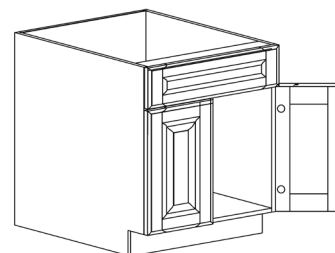

SINK BASE CABINET

ITEM CODE	DIMENSIONS		
O-SB24	W24"	H34 1/2"	D24"
O-SB27	W27"	H34 1/2"	D24"
O-SB30	W30"	H34 1/2"	D24"
O-SB33	W33"	H34 1/2"	D24"
O-SB36	W36"	H34 1/2"	D24"
O-SB39	W39"	H34 1/2"	D24"
O-SB42	W42"	H34 1/2"	D24"