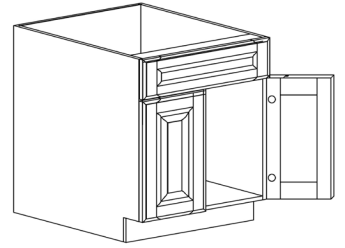

TALL VANITY SINK BASE CABINET

ITEM CODE	DIMENSIONS		
NW-TVSB24	W24"	H34 1/2"	D21"
NW-TVSB30	W30"	H34 1/2"	D21"
NW-TVSB36	W36"	H34 1/2"	D21"
NW-TVSB42	W42"	H34 1/2"	D21"