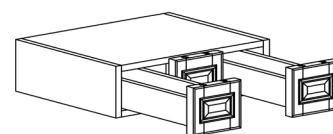

WALL SPICE DRAWER CABINET

ITEM CODE	DIMENSIONS		
AE-WSD1206	W12"	H6"	D12"

Note: This cabinet does not come with any drawer slide

WALL SPICE DRAWER CABINET

ITEM CODE	DIMENSIONS		
AE-WSD1806	W18"	H6"	D12"

Note: This cabinet does not come with any drawer slide