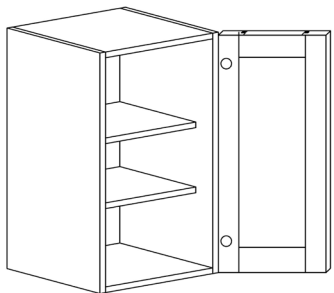

WALL CABINETS

STYLE: LANCASTER STONE WASH

WALL CABINET WITH 1 DOOR

ITEM CODE	DIMENSIONS		
LSW-W0930	W9"	H30"	D12"
LSW-W0936	W9"	H36"	D12"
LSW-W0942	W9"	H42"	D12"
LSW-W1230	W12"	H30"	D12"
LSW-W1236	W12"	H36"	D12"
LSW-W1242	W12"	H42"	D12"
LSW-W1530	W15"	H30"	D12"
LSW-W1536	W15"	H36"	D12"
LSW-W1542	W15"	H42"	D12"
LSW-W1830	W18"	H30"	D12"
LSW-W1836	W18"	H36"	D12"
LSW-W1842	W18"	H42"	D12"
LSW-W2130	W21"	H30"	D12"
LSW-W2136	W21"	H36"	D12"
LSW-W2142	W21"	H42"	D12"

Note: 30" and 36" tall wall cabinets come with 2 adjustable shelves
42" tall wall cabinet comes with 3 adjustable shelves