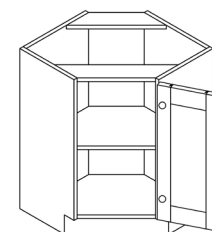

BASE DIAGONAL CABINET

ITEM CODE	DIMENSIONS		
LSW-BDC36	W36"	H34 1/2"	D24"