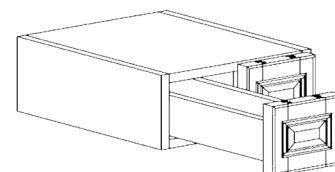

WALL SPICE DRAWER CABINET

ITEM CODE	DIMENSIONS		
POW-WSD1206	W12"	H6"	D12"

Note: This cabinet does not come with any drawer slide