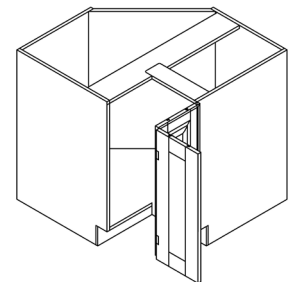

BASE LAZY SUSAN CABINET

ITEM CODE	DIMENSIONS		
LG-BLS33	W33"	H34 1/2"	D24"
LG-BLS36	W36"	H34 1/2"	D24"

Note: Lazy Susan spinner sold separately
Does not come with shelf