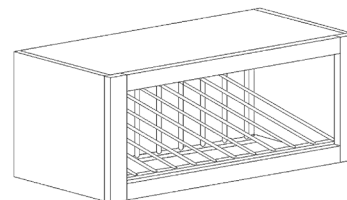

WALL CABINETS

STYLE: ANCHESTER ESPRESSO

WALL DISH HOLDER CABINET

ITEM CODE	DIMENSIONS		
AE-WCD3015	W30"	H15"	D12"