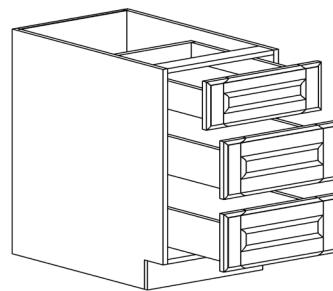

Note: Framed BBC cabinet must pull 3" from the wall
 BBC36 door 12" wide
 BBC39 door 15" wide
 Blind left shown in the picture

BASE CABINETS

STYLE: NEWPORT WHITE

3-DRAWER BASE CABINET

ITEM CODE	DIMENSIONS		
NW-DB12-3	W12"	H34 1/2"	D24"
NW-DB15-3	W15"	H34 1/2"	D24"
NW-DB18-3	W18"	H34 1/2"	D24"
NW-DB21-3	W21"	H34 1/2"	D24"
NW-DB24-3	W24"	H34 1/2"	D24"
NW-DB30-3	W30"	H34 1/2"	D24"
NW-DB36-3	W36"	H34 1/2"	D24"