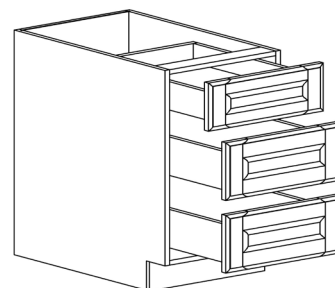

BASE CABINETS

STYLE: WURZBURG

3-DRAWER BASE CABINET

ITEM CODE	DIMENSIONS		
W-DB12-3	W12"	H34 1/2"	D24"
W-DB15-3	W15"	H34 1/2"	D24"
W-DB18-3	W18"	H34 1/2"	D24"
W-DB21-3	W21"	H34 1/2"	D24"
W-DB24-3	W24"	H34 1/2"	D24"
W-DB27-3	W27"	H34 1/2"	D24"
W-DB30-3	W30"	H34 1/2"	D24"
W-DB33-3	W33"	H34 1/2"	D24"
W-DB36-3	W36"	H34 1/2"	D24"