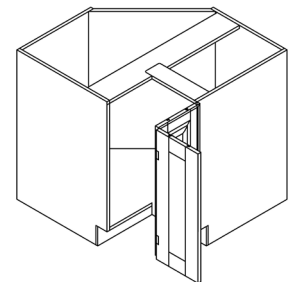

BASE LAZY SUSAN CABINET

ITEM CODE	DIMENSIONS		
LW-BLS33	W33"	H34 1/2"	D24"
LW-BLS36	W36"	H34 1/2"	D24"

Note: Lazy Susan spinner sold separately
Does not come with shelf

BASE CABINETS

STYLE: LANCASTER WHITE