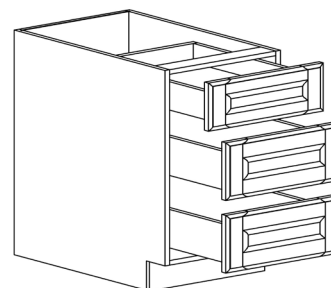

BASE CABINETS

STYLE: ANCHESTER GRAY

3-DRAWER BASE CABINET

ITEM CODE	DIMENSIONS		
AG-DB12-3	W12"	H34 1/2"	D24"
AG-DB15-3	W15"	H34 1/2"	D24"
AG-DB18-3	W18"	H34 1/2"	D24"
AG-DB21-3	W21"	H34 1/2"	D24"
AG-DB24-3	W24"	H34 1/2"	D24"
AG-DB27-3	W27"	H34 1/2"	D24"
AG-DB30-3	W30"	H34 1/2"	D24"
AG-DB33-3	W33"	H34 1/2"	D24"
AG-DB36-3	W36"	H34 1/2"	D24"