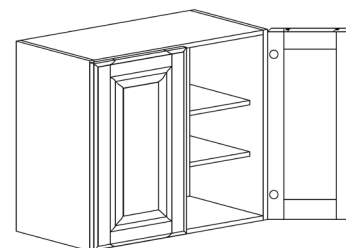

WALL CABINETS

STYLE: LANCASTER VINTAGE CHARCOAL

WALL CABINET WITH 2 DOORS

ITEM CODE	DIMENSIONS		
LVC-W2430	W24"	H30"	D12"
LVC-W2436	W24"	H36"	D12"
LVC-W2442	W24"	H42"	D12"
LVC-W2730	W27"	H30"	D12"
LVC-W2736	W27"	H36"	D12"
LVC-W2742	W27"	H42"	D12"
LVC-W3030	W30"	H30"	D12"
LVC-W3036	W30"	H36"	D12"
LVC-W3042	W30"	H42"	D12"
LVC-W3330	W33"	H30"	D12"
LVC-W3336	W33"	H36"	D12"
LVC-W3342	W33"	H42"	D12"
LVC-W3630	W36"	H30"	D12"
LVC-W3636	W36"	H36"	D12"
LVC-W3642	W36"	H42"	D12"

Note: 30" and 36" tall wall cabinets come with 2 adjustable shelves
42" tall wall cabinet comes with 3 adjustable shelves