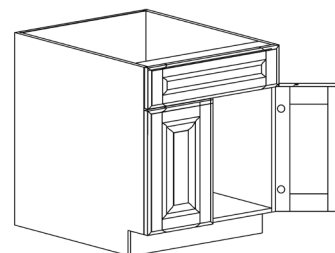

SINK BASE CABINET

ITEM CODE	DIMENSIONS		
POW-SB24	W24"	H34 1/2"	D24"
POW-SB27	W27"	H34 1/2"	D24"
POW-SB30	W30"	H34 1/2"	D24"
POW-SB33	W33"	H34 1/2"	D24"
POW-SB36	W36"	H34 1/2"	D24"
POW-SB39	W39"	H34 1/2"	D24"
POW-SB42	W42"	H34 1/2"	D24"