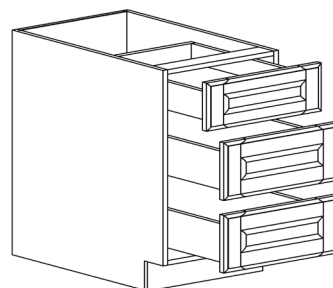

BASE CABINETS

STYLE: LANCASTER GRAY

3-DRAWER BASE CABINET

ITEM CODE	DIMENSIONS		
LG-DB12-3	W12"	H34 1/2"	D24"
LG-DB15-3	W15"	H34 1/2"	D24"
LG-DB18-3	W18"	H34 1/2"	D24"
LG-DB21-3	W21"	H34 1/2"	D24"
LG-DB24-3	W24"	H34 1/2"	D24"
LG-DB27-3	W27"	H34 1/2"	D24"
LG-DB30-3	W30"	H34 1/2"	D24"
LG-DB33-3	W33"	H34 1/2"	D24"
LG-DB36-3	W36"	H34 1/2"	D24"