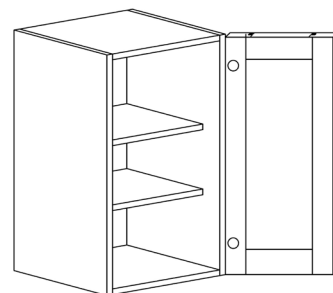

WALL CABINETS

STYLE: LANCASTER VINTAGE CHARCOAL

WALL CABINET WITH 1 DOOR

ITEM CODE	DIMENSIONS		
LVC-W0930	W9"	H30"	D12"
LVC-W0936	W9"	H36"	D12"
LVC-W0942	W9"	H42"	D12"
LVC-W1230	W12"	H30"	D12"
LVC-W1236	W12"	H36"	D12"
LVC-W1242	W12"	H42"	D12"
LVC-W1530	W15"	H30"	D12"
LVC-W1536	W15"	H36"	D12"
LVC-W1542	W15"	H42"	D12"
LVC-W1830	W18"	H30"	D12"
LVC-W1836	W18"	H36"	D12"
LVC-W1842	W18"	H42"	D12"
LVC-W2130	W21"	H30"	D12"
LVC-W2136	W21"	H36"	D12"
LVC-W2142	W21"	H42"	D12"

Note: 30" and 36" tall wall cabinets come with 2 adjustable shelves
42" tall wall cabinet comes with 3 adjustable shelves