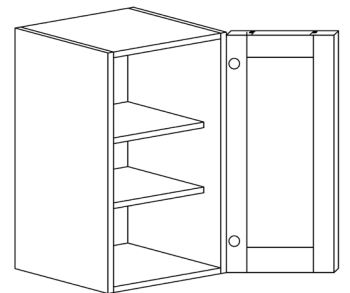

WALL CABINETS

STYLE: PRINCETON OFF WHITE

WALL CABINET WITH 1 DOOR

ITEM CODE	DIMENSIONS		
POW-W0930	W9"	H30"	D12"
POW-W0936	W9"	H36"	D12"
POW-W0942	W9"	H42"	D12"
POW-W1230	W12"	H30"	D12"
POW-W1236	W12"	H36"	D12"
POW-W1242	W12"	H42"	D12"
POW-W1530	W15"	H30"	D12"
POW-W1536	W15"	H36"	D12"
POW-W1542	W15"	H42"	D12"
POW-W1830	W18"	H30"	D12"
POW-W1836	W18"	H36"	D12"
POW-W1842	W18"	H42"	D12"
POW-W2130	W21"	H30"	D12"
POW-W2136	W21"	H36"	D12"
POW-W2142	W21"	H42"	D12"

Note: 30" and 36" tall wall cabinets come with 2 adjustable shelves
42" tall wall cabinet comes with 3 adjustable shelves