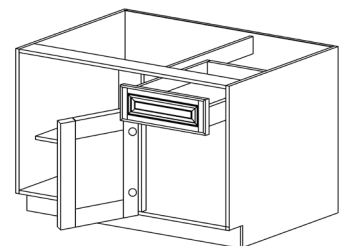

BASE BLIND CABINET

ITEM CODE	DIMENSIONS		
PCW-BBC36	W36"	H34 1/2"	D24"
PCW-BBC39	W39"	H34 1/2"	D24"
PCW-BBC42	W42"	H34 1/2"	D24"