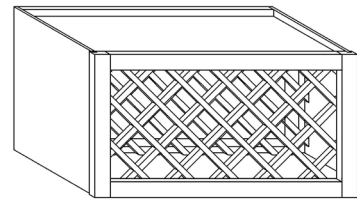

WALL WINE RACK

ITEM CODE	DIMENSIONS		
LVC-WRC3015	W30"	H15"	D12"
LVC-WRC3018	W30"	H18"	D12"
LVC-WRC3615	W36"	H15"	D12"
LVC-WRC3618	W36"	H18"	D12"