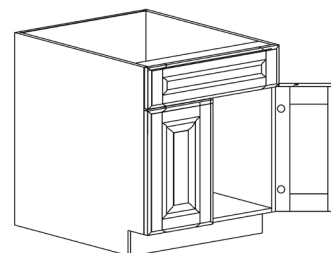

SINK BASE CABINET

ITEM CODE	DIMENSIONS		
AG-SB24	W24"	H34 1/2"	D24"
AG-SB27	W27"	H34 1/2"	D24"
AG-SB30	W30"	H34 1/2"	D24"
AG-SB33	W33"	H34 1/2"	D24"
AG-SB36	W36"	H34 1/2"	D24"
AG-SB39	W39"	H34 1/2"	D24"
AG-SB42	W42"	H34 1/2"	D24"