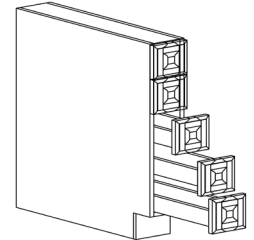

BASE CABINETS

STYLE: LANCASTER GRAY

BASE SPICE 5-DRAWER CABINET

ITEM CODE	DIMENSIONS		
LG-BSDC06	W6"	H34 1/2"	D24"

Note: This cabinet does not come with any drawer slide