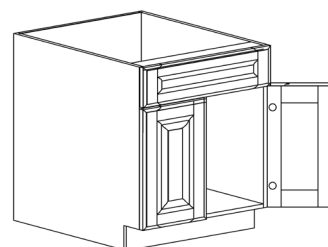

VANITY SINK BASE CABINET

ITEM CODE	DIMENSIONS		
W-VSB24	W24"	H32"	D21"
W-VSB27	W27"	H32"	D21"
W-VSB30	W30"	H32"	D21"
W-VSB36	W36"	H32"	D21"