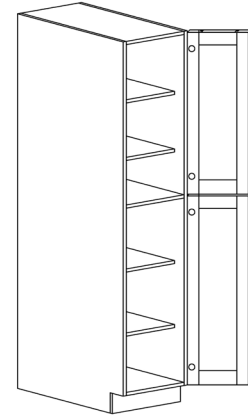

TALL PANTRY CABINET

ITEM CODE	DIMENSIONS		
LVC-PC1884	W18"	H84"	D27"
LVC-PC1890	W18"	H90"	D27"
LVC-PC1896	W18"	H96"	D27"

Note: Fixed divider shelf
Bottom section comes with 4 adjustable shelves
84" and 90" tall cabinets come with 1 adjustable shelf on top section
96" tall cabinet comes with 2 adjustable shelves on top section