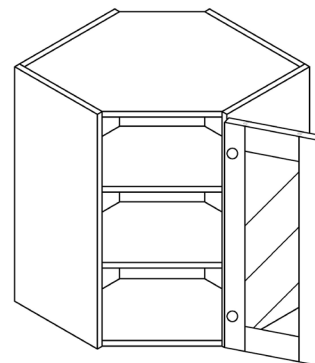

WALL DIAGONAL MULLION DOOR CABINET WITH 1 DOOR

ITEM CODE	DIMENSIONS		
O-WDCMD2430	W24"	H30"	D12"
O-WDCMD2436	W24"	H36"	D12"
O-WDCMD2436-15	W24"	H36"	D15"
O-WDCMD2442	W24"	H42"	D12"
O-WDCMD2442-15	W24"	H42"	D15"