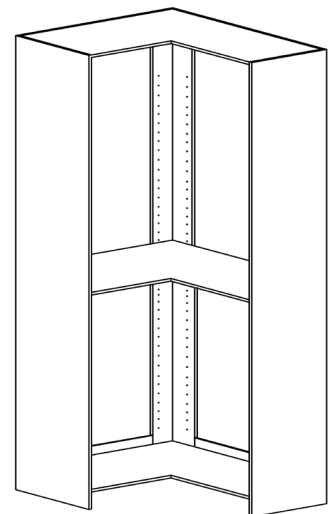

TALL CORNER CABINET

ITEM CODE	DIMENSIONS		
CLW-TCC42-20	W42"	H88 1/2"	D20"
CLW-TCC42-24	W42"	H88 1/2"	D24"

Note: Center support shelf can be removed
40 3/4" opening for top section
41" opening for bottom section