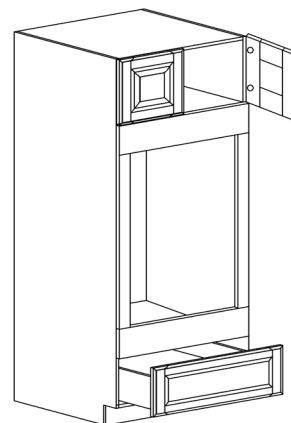

TALL CABINETS

STYLE: PRINCETON OFF WHITE

DOUBLE OVEN CABINET

ITEM CODE	DIMENSIONS		
POW-DOC3384	W33"	H84"	D27"
POW-DOC3390	W33"	H90"	D27"
POW-DOC3396	W33"	H96"	D27"

Note: Framed DOC opening 29 13/16"x 49 1/2"