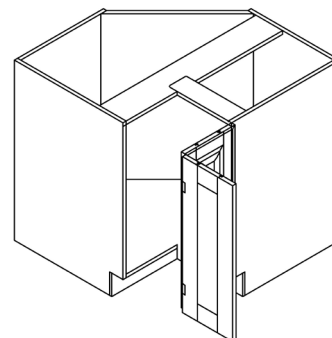

BASE LAZY SUSAN CABINET

ITEM CODE	DIMENSIONS		
NW-BLS36	W36"	H34 1/2"	D24"

Note: Lazy Susan spinner sold separately
Does not come with shelf