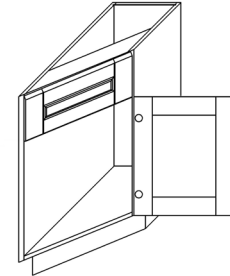

BASE CABINETS

STYLE: PRINCETON OFF WHITE

BASE END ANGLE CABINET

ITEM CODE	DIMENSIONS		
POW-BEA12L	W12"	H34 1/2"	D24"
POW-BEA12R	W12"	H34 1/2"	D24"

Note: BEA12R shown in the picture