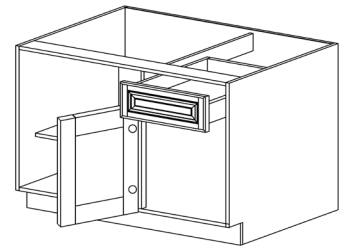

BASE BLIND CABINET

ITEM CODE	DIMENSIONS		
AW-BBC39	W39"	H34 1/2"	D24"
AW-BBC42	W42"	H34 1/2"	D24"
AW-BBC45	W45"	H34 1/2"	D24"