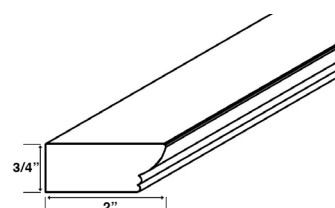

OGEE MOLDING

ITEM CODE	DIMENSIONS		
PCW-OGM8	W2"	L96"	Thick 3/4"