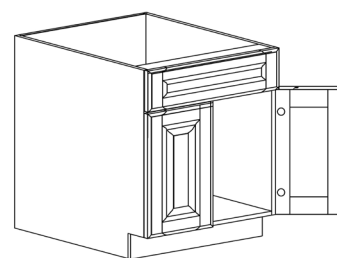

SINK BASE CABINET

ITEM CODE	DIMENSIONS		
LVC-SB24	W24"	H34 1/2"	D24"
LVC-SB27	W27"	H34 1/2"	D24"
LVC-SB30	W30"	H34 1/2"	D24"
LVC-SB33	W33"	H34 1/2"	D24"
LVC-SB36	W36"	H34 1/2"	D24"
LVC-SB39	W39"	H34 1/2"	D24"
LVC-SB42	W42"	H34 1/2"	D24"