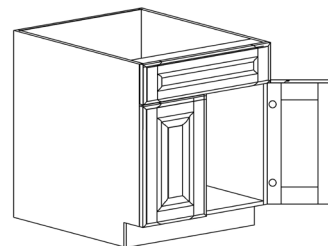

VANITY SINK BASE CABINET

ITEM CODE	DIMENSIONS		
PCW-VSB24	W24"	H33"	D21"
PCW-VSB27	W27"	H33"	D21"
PCW-VSB30	W30"	H33"	D21"
PCW-VSB36	W36"	H33"	D21"