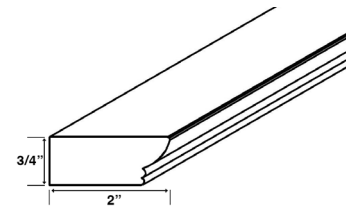

OGEE MOLDING

ITEM CODE	DIMENSIONS		
POW-OGM8	W2"	L96"	Thick 3/4"