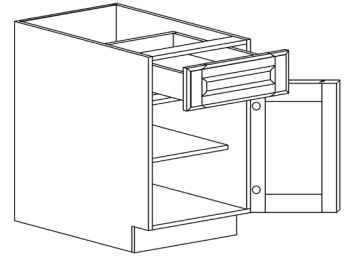

BASE CABINETS

STYLE: PRINCETON CREAMY WHITE

BASE CABINET

ITEM CODE	DIMENSIONS		
PCW-B09	W9"	H34 1/2"	D24"
PCW-B12	W12"	H34 1/2"	D24"
PCW-B15	W15"	H34 1/2"	D24"
PCW-B18	W18"	H34 1/2"	D24"
PCW-B21	W21"	H34 1/2"	D24"