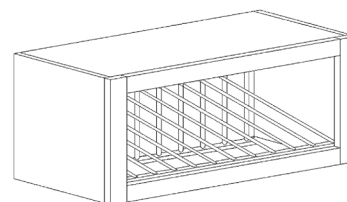

WALL CABINETS

STYLE: CAMBRIDGE

WALL DISH HOLDER CABINET

ITEM CODE	DIMENSIONS		
C-WCD3015	W30"	H15"	D12"