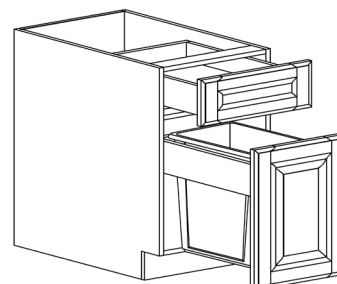

BASE WASTE BASKET CABINET

ITEM CODE	DIMENSIONS		
AW-BWBK18-2	W18"	H34 1/2"	D24"

Note: Waste basket sold separately
Frameless BWBK18-2 has space for dual waste baskets