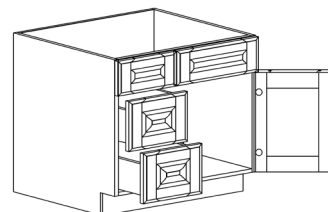

VANITY SINK DRAWER CABINET

ITEM CODE	DIMENSIONS		
LW-VSD30L	W30"	H33"	D21"
LW-VSD30R	W30"	H33"	D21"

Note: VSD30L shown in the picture