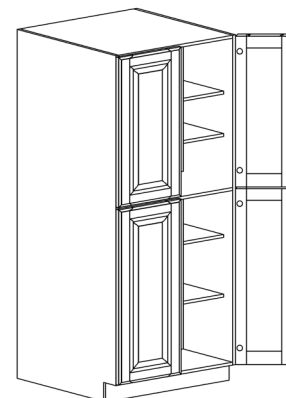

TALL PANTRY CABINET

ITEM CODE	DIMENSIONS		
LSW-PC2484	W24"	H84"	D27"
LSW-PC2490	W24"	H90"	D27"
LSW-PC2496	W24"	H96"	D27"
LSW-PC3084	W30"	H84"	D27"
LSW-PC3090	W30"	H90"	D27"
LSW-PC3096	W30"	H96"	D27"

Note: Fixed divider shelf
Bottom section comes with 4 adjustable shelves
84" and 90" tall cabinets come with 1 adjustable shelf on top section
96" tall cabinet comes with 2 adjustable shelves on top section