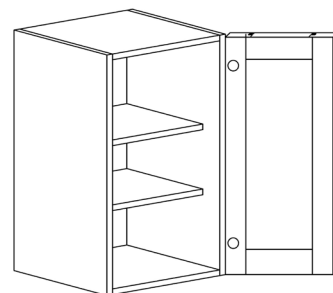

WALL CABINETS

STYLE: CAMBRIDGE

WALL CABINET WITH 1 DOOR

ITEM CODE	DIMENSIONS		
C-W0930	W9"	H30"	D12"
C-W0936	W9"	H36"	D12"
C-W0942	W9"	H42"	D12"
C-W1230	W12"	H30"	D12"
C-W1236	W12"	H36"	D12"
C-W1242	W12"	H42"	D12"
C-W1530	W15"	H30"	D12"
C-W1536	W15"	H36"	D12"
C-W1542	W15"	H42"	D12"
C-W1830	W18"	H30"	D12"
C-W1836	W18"	H36"	D12"
C-W1842	W18"	H42"	D12"
C-W2130	W21"	H30"	D12"
C-W2136	W21"	H36"	D12"
C-W2142	W21"	H42"	D12"

Note: 30" and 36" tall wall cabinets come with 2 adjustable shelves
42" tall wall cabinet comes with 3 adjustable shelves