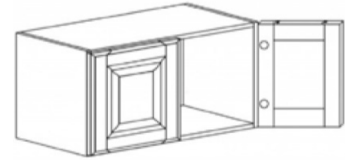

Note: 30" and 36" tall wall cabinets come with 2 adjustable shelves
42" tall wall cabinet comes with 3 adjustable shelves

WALL CABINETS

STYLE: ANCHESTER WHITE

WALL CABINET WITH 2 DOORS

ITEM CODE	DIMENSIONS		
AW-W2412	W24"	H12"	D12"
AW-W2415	W24"	H15"	D12"
AW-W2418	W24"	H18"	D12"
AW-W3012	W30"	H12"	D12"
AW-W3015	W30"	H15"	D12"
AW-W3018	W30"	H18"	D12"
AW-W3021	W30"	H21"	D12"
AW-W3024	W30"	H24"	D12"
AW-W3027	W30"	H27"	D12"
AW-W3312	W33"	H12"	D12"
AW-W3315	W33"	H15"	D12"
AW-W3318	W33"	H18"	D12"
AW-W3321	W33"	H21"	D12"
AW-W3324	W33"	H24"	D12"
AW-W3612	W36"	H12"	D12"
AW-W3615	W36"	H15"	D12"
AW-W3618	W36"	H18"	D12"
AW-W3621	W36"	H21"	D12"
AW-W3624	W36"	H24"	D12"