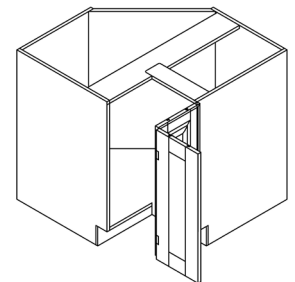

BASE LAZY SUSAN CABINET

ITEM CODE	DIMENSIONS		
E-BLS33	W33"	H34 1/2"	D24"
E-BLS36	W36"	H34 1/2"	D24"

Note: Lazy Susan spinner sold separately
Does not come with shelf