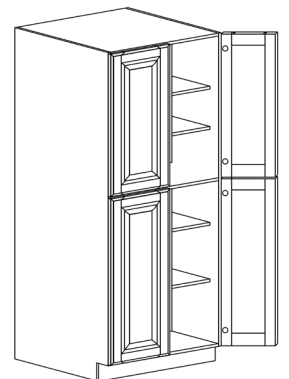

TALL PANTRY CABINET

ITEM CODE	DIMENSIONS		
NE-PC2490	W24"	H90"	D24"
NE-PC3090	W30"	H90"	D24"

Note: Fixed divider shelf
Bottom section comes with 4 adjustable shelves
84" and 90" tall cabinets come with 1 adjustable shelf on top section
96" tall cabinet comes with 2 adjustable shelves on top section